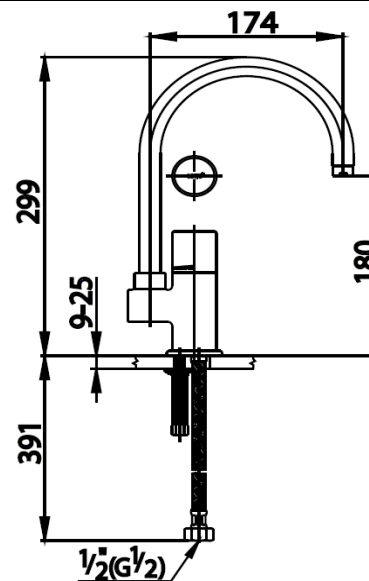

MEDIO Series

CT2064 KITCHEN MIXER FAUCET

Barcode 8852410206297

Material No. Z231CT2064XXXXXX11

Selling Point

1. COTTO CLEAN : Metal Contaminant-Controlled (Lead, Cadmium, Copper, Zinc)
2. Extra Chrome : Plated with 8 Micron Nickel-Chromium
3. Mixer Faucet 1 Spindle, starting from cold > warm > hot

Product characteristics

- pices/box : 6
- Inner box weight (Kg.) : 2
- Total box weight (Kg.) : 10

How to use

Install on kitchen sink

Siam Sanitary Ware Co.,Ltd. / Siam Sanitary Fittings Co.,Ltd.

36/11 Viphavadee Rangsit Rd, Sanam Bin, Donmuang, Bangkok 10210. Thailand