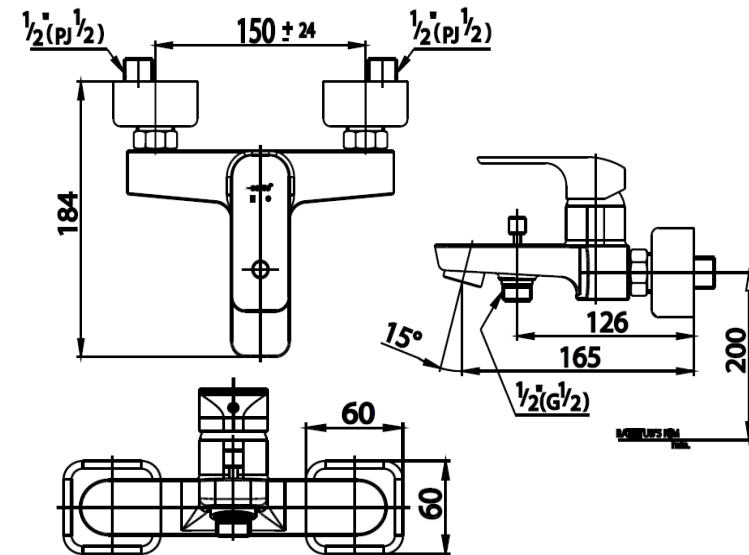

SCIROCCO SENSE Series

CT2147A#WH LEVER HANDLE EXPOSED BATH MIXER(WHITE)

Barcode 8852410214537

Material No. Z231CT2147AWHXXX16

Selling Point

1. Made from high quality brass
2. Extra Coating : 8 micron PVD coating
3. European Design
4. COTTO CLEAN : Metal Contaminant-Controlled (Lead, Cadmium, Copper, Zinc)
5. Flexi Aerator : Adjustable water angle, and cleaning mechanism inside Aerator

Product characteristics

- pices/box : 4
- Inner box weight (Kg.) : 2
- Total box weight (Kg.) : 11

Recommended Usage

Install on wall, use with bathtub and hand shower

Siam Sanitary Ware Co.,Ltd. / Siam Sanitary Fittings Co.,Ltd.