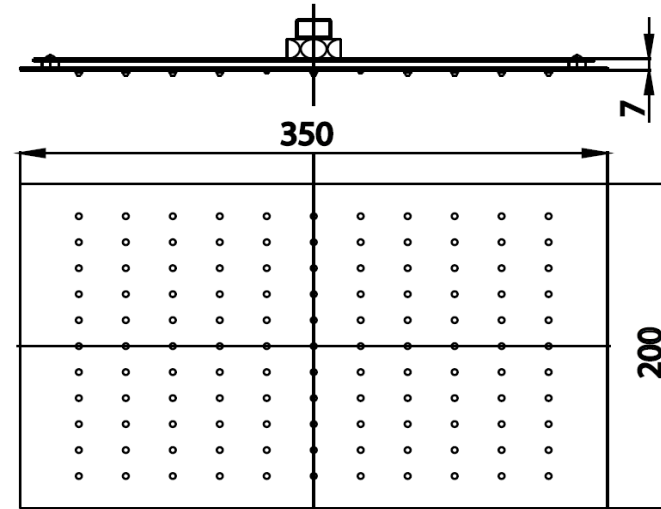

XPANO Series

ZF01RS SHOWER PLATE RAIN (SIDE)
Barcode 8852410900720
Material No. Z234ZF01RSXXXXXX11

Selling Point

1. Made of Stainless SUS304
2. Rain stream : feeling the fresh of summer rain and lifting your mood and sense

Product characteristics

- pices/box : 6
- Inner box weight (Kg.) : 1
- Total box weight (Kg.) : 22

Recommended Usage

- Use with XPANO bracket
- Use with conceal valve
- Recommended water pressure: 3 Bar